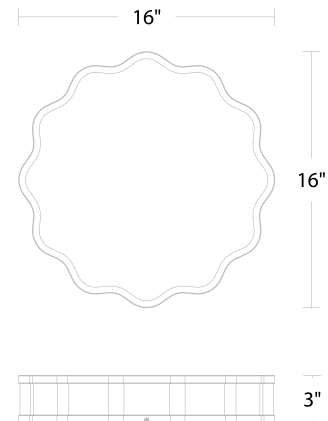

Fixture Type: _____

Catalog Number: _____

Project: _____

Location: _____

Vaughan Flush Mount 3000K

Model & Size	Color Temp & CRI	Watt	LED Lumens	Delivered Lumens	Finish
FM-67116 16"	3000K 90	30W	2674	1904	AB Aged Brass BN Brushed Nickel

Example: **FM-67116-AB**

DESCRIPTION

A centerpiece or classic complement.

FEATURES

- Driver concealed within the canopy
- 5 year warranty

SPECIFICATIONS

Color Temp:	3000K
Input:	120/277 VAC, 50/60Hz
CRI:	90
Dimming:	ELV: 100-10%, TRIAC: 100-10%
Rated Life:	50000 Hours
Mounting:	Can be mounted on ceiling or wall in all orientations
Standards:	ETL, cETL, Title 24: 2019 Damp Location Listed
Construction:	Aluminum body, PC diffuser

FINISHES

Aged Brass Brushed Nickel

LINE DRAWING

FM-67116