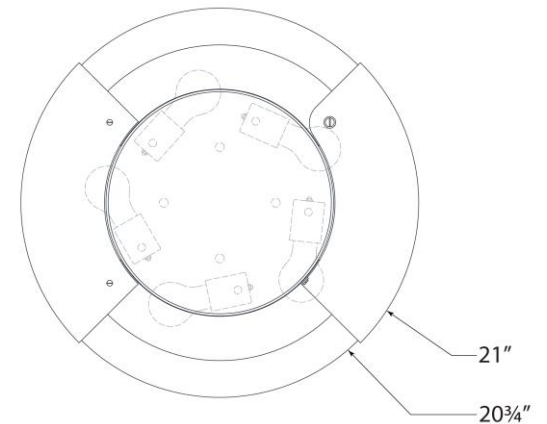

TEAR SHEET

Melange X-Large Flush Mount

Item # KW 4016AB-ALB

Designer: Kelly Wearstler

Height: 5"

Width: 21"

Finishes: AB, BZ, PN

Shade Treatments: ALB

Socket: 5 - E26 Keyless

Wattage: 5 - 15 LED A19

Note: UL Only | Alabaster is a Natural Stone | Variations in Color and Texture are Expected

Side View

Top View