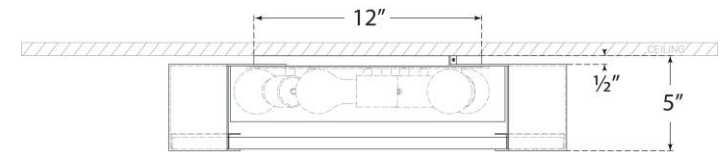

TEAR SHEET

Melange X-Large Flush Mount

Item # KW 4016AB-ALB

Designer: Kelly Wearstler

Height: 5"

Width: 21"

Finishes: AB, BZ, PN

Shade Treatments: ALB

Socket: 5 - E26 Keyless

Wattage: 5 - 15 LED A19

Note: UL Only | Alabaster is a Natural Stone | Variations in Color and Texture are Expected

Side View

Top View