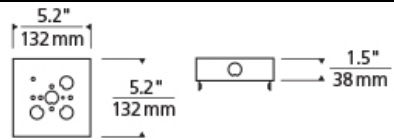

Exo Ceiling Junction Box

DESCRIPTION

The Exo Junction box offers installation flexibility for the Exo Flush Mount in applications where a junction box does not exist.

black

white

ORDERING INFORMATION

700EXOJB FINISH