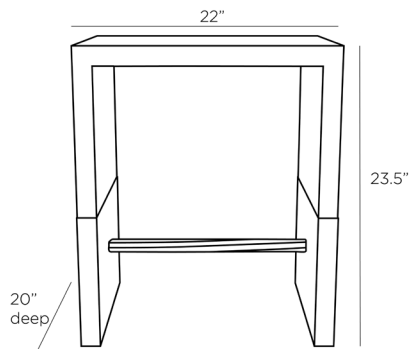

ARTERIOS

LYLE END TABLE

6255

H: 23.5 IN, W: 22 IN, D: 20 IN

Bronze

Contract Recommendations: Adding a lacquer coating provides additional protection

Hardly a bystander, the Lyle end table will command any entryway. The bronze brass clad sabots wear decorative pitting like a coat of armor fit with an iron spear. The rich blonde stain enhances the oak grain, highlighting the attention paid to this fine piece of furniture. finish will vary.

APPEARANCE

Material	Oak Wood
Material Type	Clad
Finish	Blonde, Bronze
Finish Will Vary	true
Top Coat/Sealant	true

DIMENSIONS

Foot Print	W: 22 IN, D: 20 IN
Clearance	5"

SHIPPING

Product Weight	53 LBS
Gross Weight 1	61.7 LBS
Shipping Box 1	H: 22 IN, L: 22 IN, W: 25 IN