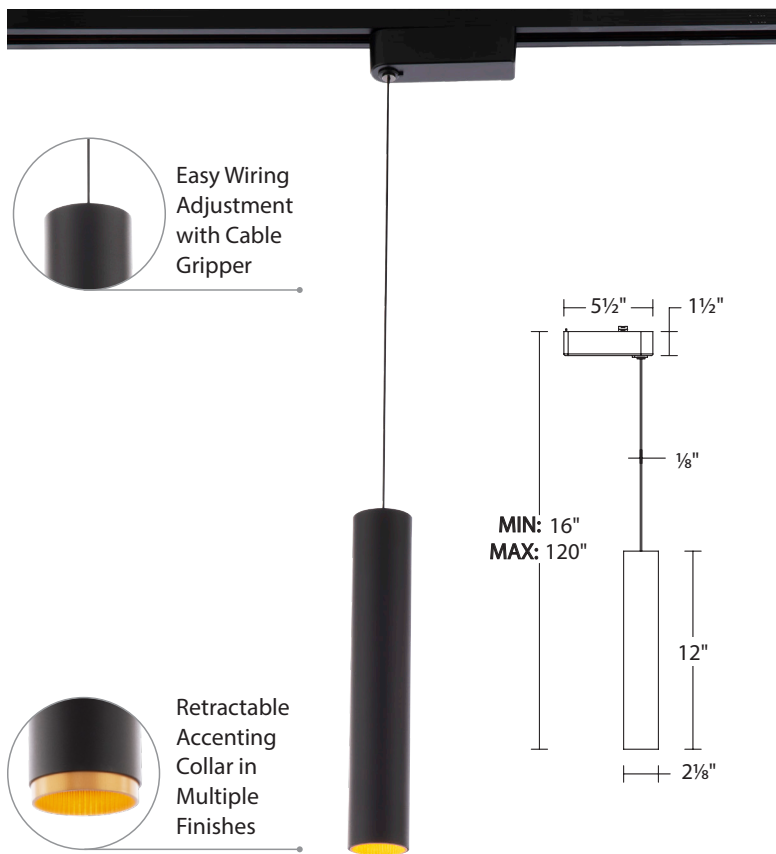

SILO – model: H/J/L-PD2015

H/J/L Track Pendant

WAC LIGHTING

Fixture Type:

Catalog Number:

Project: _____

Location: _____

PRODUCT DESCRIPTION

A sleek, rotatable design, affording continuous 15°-45° beam adjustment. Single and two-tone finishes in a monopoint or track pendant complement any space.

SPECIFICATIONS

- Construction:** Extruded aluminum with PC retractable accenting collar
- Power:** 16.5W
- Input:** 120VAC, 50-60Hz
- Dimming:** Electronic Low Voltage (ELV), TRIAC: 100%-5%
Refer to dimming report for compatibility
- Light Source:** Integrated LED, 3-step Mac Adam Ellipse
- Rated Life:** 50,000 Hours at L70
- Finish:** Electrostatically powder coated Black or White body
Black, Gold, or White retractable collar
- Operating Temp:** -4° F to 104° F (-20° C to 40° C)
- Standards:** ETL & cETL Dry Location Listed, Title 24 JA8-2019 Compliant

FEATURES

- Extruded aluminum construction
- Available as monopoint (PD) and for H/J/L track
- Retractable accenting collar can be rotated for continuous 15°- 45° beam adjustment
- Easy wiring adjustment with cable-gripper on fixture body
- Track adapter, wire, and fixture body all match in color
- Retractable accenting collar available in multiple finishes extends up to 3/8" to create a two-tone finish
- No splicing required for pendant height adjustment on track
- Driver concealed within the track adapter
- 5 year warranty

ORDER NUMBER

System	Model	Beam	Lumens	CBCP	Color Temp	CRI	Finish	Body/Collar
H L J	PD2015	15°	420	3214	927 2700K 930 3000K 935 3500K 940 4000K	90	BK/BK Black/Black BK/GL Black/Gold BK/WT Black/White	Black/Black Black/Gold Black/White
		45°	895	1631	WT/BK White/Black WT/GL White/Gold WT/WT White/White		White/Black White/Gold White/White	