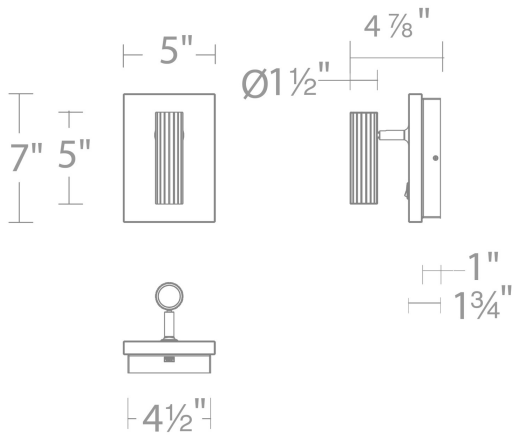

A sculptural accent. Luxurious details of smooth black and gold marble paired with an elegantly ribbed neck create a tasteful task light that gleams with natural beauty.

FEATURES

- Driver concealed within the canopy
- Golden black marble accent with unique veining and natural color variation in each distinctive piece
- Articulating light source up to 330 degrees horizontally and 90 degrees vertically
- On/off toggle switch
- Built-in USB port at the base of the canopy

SPECIFICATIONS

Rated Life	50000 Hours
Standards	ETL, cETL,Damp Location Listed
Input	120,50/60Hz
Color Temp	3000K
CRI	90
Construction	Extruded aluminum frame with glass diffuser

BL-54307

Model & Size	Color Temp	Finish	LED Watts	LED Lumens	Delivered Lumens
BL-54307 7"	3000K	BK/AB Black & Aged Brass	5.7W	360	59