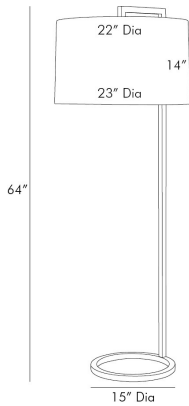

ARTERIOS

BELDEN FLOOR LAMP

79171-956
 H: 64 IN, Dia: 23.00 IN
 Bronze
 Contract Suitable As Is

Simple and sophisticated this sleek floor lamp provides ample light without taking up much space. Its slender steel frame finished in bronze gives way to an open circular base and is paired with an off-white linen drum shade with white cottonlining. Full-range dimmer.

APPEARANCE

Material	Cotton, Linen, Steel
Finish	Bronze, Off-White, White
Top Coat/Sealant	false
Finial Description	N/A
Finial Dimension	N/A

DIMENSIONS

Shade	Top: 22.00 IN, Dia: 23.00 IN, Side: 14 IN
Body	H: 64 IN, Dia: 15.00 IN
Foot Print	Dia: 15.00 IN
Harp	N/A IN

WIRING

Rating	Indoor Only
Tilt Test	10 Degrees - AU
Cord	12 FT, Back of Lamp Base, Clear/Silver, SPT-2
Socket	1, Type A - E26, White
Switch	Full Range Dimmer, On Line- Foot Switch
Maximum Watt	100
Voltage	110-120 V

CERTIFICATIONS

Certifications	Mexico United States, Canada
----------------	---------------------------------

COMPLIANCY

UL/ETL	Yes
RoHS	true

SHIPPING

Product Weight	14 LBS
Gross Weight 1	16.28 LBS
Gross Weight 2	4 LBS
Shipping Box 1	H: 18.6 IN, L: 65.8 IN, W: 3.5 IN
Shipping Box 2	H: 14 IN, L: 23 IN, W: 23 IN