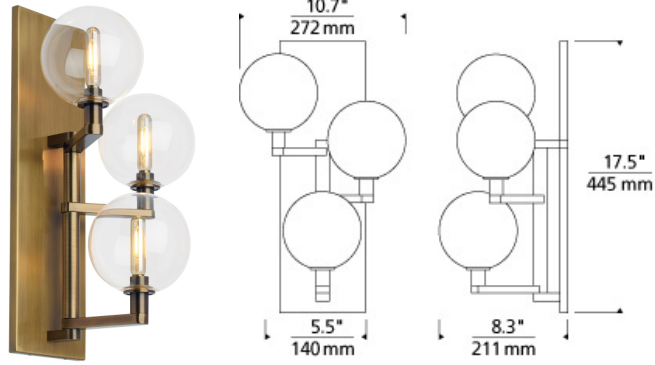

Gambit Triple Wall

DESCRIPTION

The Gambit Triple LED wall sconce light from Tech Lighting exudes undeniable beauty and warm contemporary style through its bold use of high end mixed materials and retro-inspired, fully dimmable LED lamping. This broadly appealing contemporary design is offered in two sizes, the petite 1-lite and scalable 3-lite, each with its own unique silhouette. Both sizes offer a convergence of contrasting elements including hard lines from their elegantly plated metal hardware and soft curves from their seemingly delicate yet durable borosilicate glass globes. Together with the coordinating Gambit chandelier and various Gambit multi-port chandeliers also from Tech Lighting, these distinctive wall sconce lights are sure to add an incredibly warm allure to dining room lighting, kitchen lighting and living room lighting applications alike. Includes 2 watt, 160 delivered lumen, 2200K or 2700K, E12 base LED vintage tubular lamp. Mounts up only.

INSTALLATION

This product can mount to either a 4" square electrical box with round plaster ring or an octagonal electrical box (not included).

aged brass

satin nickel

ORDERING INFORMATION

700WSGMB	SHAPE OR SIZE	COLOR	FINISH	LAMP
T	TRIPLE	C CLEAR	R AGED BRASS S SATIN NICKEL	-LED922 LED T6 90 CRI 2200K 120V -LED927 LED T6 90 CRI 2700K 120V