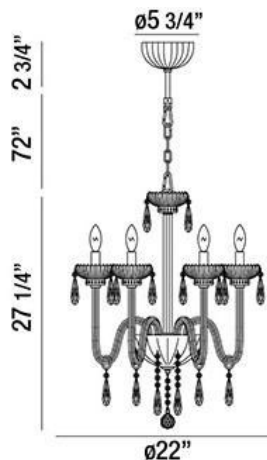

## VILLA, 22" ROUND CHANDELIER

### PRODUCT DETAILS

No.	:	26237-015
Product Color	:	CHROME
Product Material	:	METAL
Shade / Accent Colour	:	CLEAR
Shade / Accent Material	:	BLOWN GLASS
Diameter	:	22"
Height	:	27.25"
Overall Height	:	102"
Weight	:	22lbs

### LIGHT SOURCE DETAILS

Number of Bulbs	:	6
Light Source	:	Incandescent
Light Source Type	:	B10
Input Voltage	:	120V
Bulb Voltage	:	120V
Socket Type	:	E12
Wattage	:	60W
Total Wattage	:	360W
Bulb Included	:	No
Dimmable	:	Yes

### TECHNICAL DETAILS

Light Direction	:	Up
Hanging Support Type	:	CHAIN
Hanging Support Length	:	72"
Canopy / Backplate Height	:	2.75"
Canopy / Backplate Dia.	:	5.75"
Adjustable Lamp Head	:	No
Approval	:	