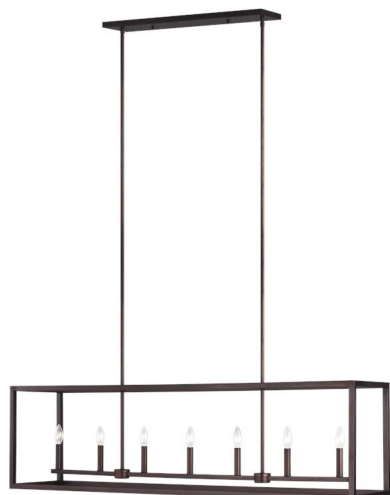

GENERATION LIGHTING

6634507-710: Long Seven Light Island Pendant

Collection: Moffet Street

Traditional iron forms and casual styling available in three finishes

7 Torpedo Candelabra 60 watt light bulbs

Clear bulb(s) recommended for this fixture

Easily converts to LED with optional replacement lamps

Meets Title 24 energy efficiency standards

UPC #:785652078095

Finish: Bronze (710)

Dimensions:

Length: 54"

Width: 12"

Height: 15"

Weight: 19.2 lbs.

Overall Height: 59 1/8"

Wire: 120" (color/Brown)

Mounting Proc.: Cap Nuts

Connection: Mounted To Box

Bulbs:

7 - Candelabra Torpedo 60w Max. 120v - Not included

Features:

- Clear bulb(s) recommended for this fixture
- Easily converts to LED with optional replacement lamps
- Meets Title 24 energy efficiency standards
- Title 24 compliant if used with Joint Appendix (JA8) approved light bulbs listed in the California Energy Commission Appliance database.