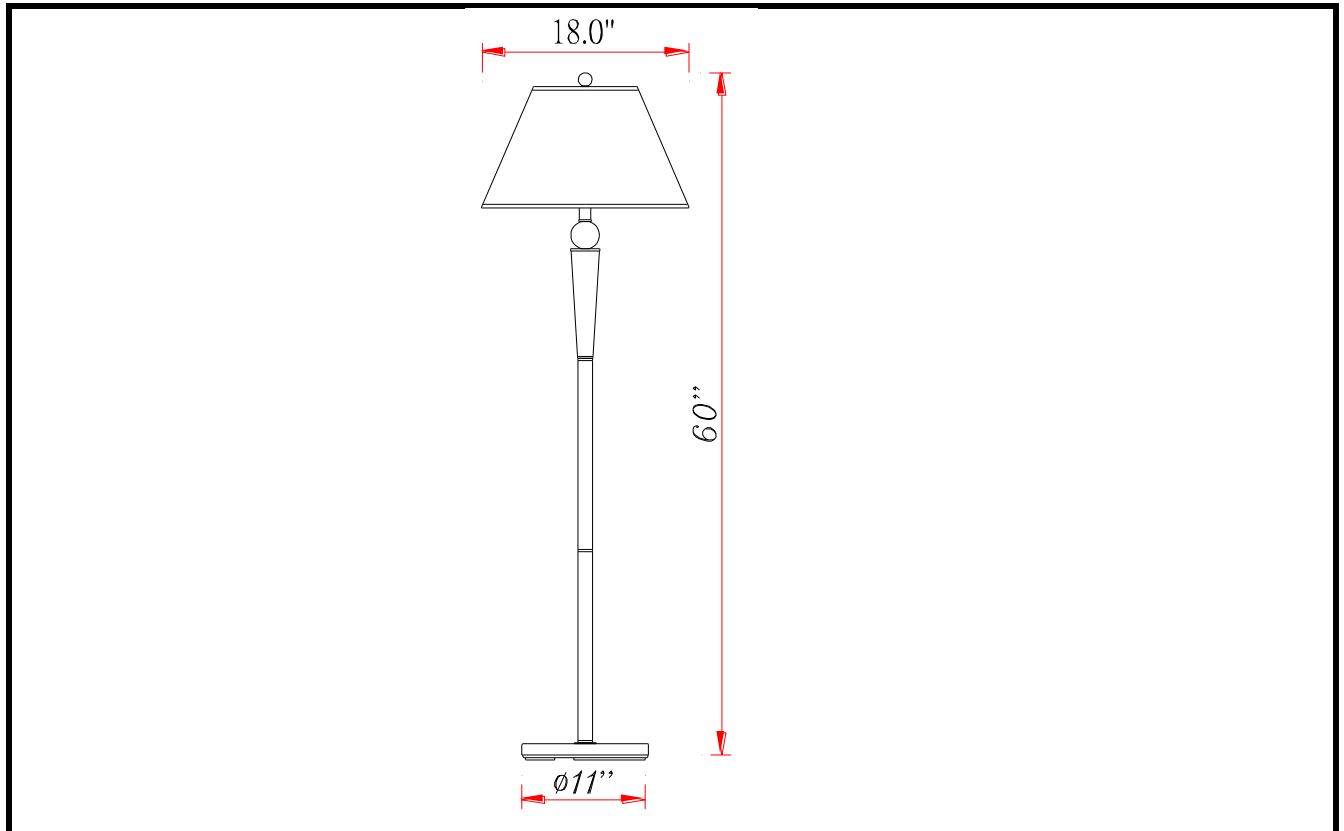

Project: _____

Catalog No.: _____

Lamp/Wattage: _____

Drawing:

Model No: LA-8005FL-1BS
Description: Metal Floor Lamp
Material: Metal+Poly+ Fabric
Finish : Brushed Steel
Height: 60"
Base Width: Dia 11"
Harp Size: 8.5"
Wattage : 100W
Socket : Medium Base (E26)
Switch: PULL SOCKET SWITCH
Bulb: Incandescent, CFL
Power Outlet: N/A
Ethernet Jack: None
Cord: SPT-2
Cord Length: 11'
Cord Color: Black
Shade No: SH-1172
Material: Fabric
Shade size: D9" X 18" X 11.5"SH