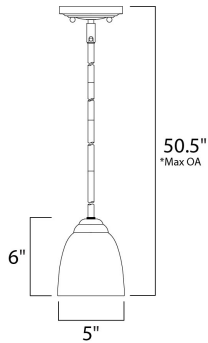

PRODUCT DESCRIPTION

A transitional look that works in a broad range of interiors featuring metal frames finished in either Oiled Rubbed Bronze for the traditional home or Satin Nickel for a more contemporary look. Simple Frost glass shades compliment the overall design.

*max overall height

MEASUREMENTS

DIMENSION : 5" L x 5" W x 6" H
 MAX OAH : 50.5" OAH
 HANGING WEIGHT : 2.49 lb

LAMPING

INPUT VOLTAGE : 120V
 LUMENS : 0 Rated
 BULB : 1 x 60W Incandescent E26 Medium , 60W Total
 BULB INCLUDED : (Not Included)
 DIMMABLE : Yes