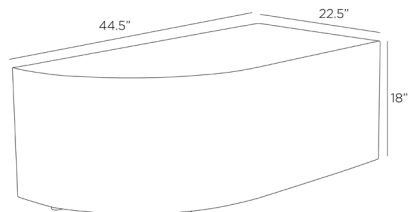

ARTERIOS

CORTEZ COCKTAIL TABLE

FC116
H: 18 IN, W: 44 IN, D: 22 IN
Antique Brass
Contract Suitable As Is

A monolithic cocktail table of antique brass plated iron is elegant alone, and even more dynamic when paired with its bronze-plated mate. Designed to float in a space, the purely modern form is always essential, never extraneous.

APPEARANCE

Material Iron
Top Coat/Sealant true

DIMENSIONS

Foot Print W: 44 IN, D: 22 IN
Bevel
Clearance
Diagonal Dimension 48 IN

SHIPPING

Shipping Requirements TruckShip
Product Weight 67 LBS
Gross Weight 1 79.38 LBS
Shipping Box 1 H: 41 IN, L: 25 IN, W: 25 IN