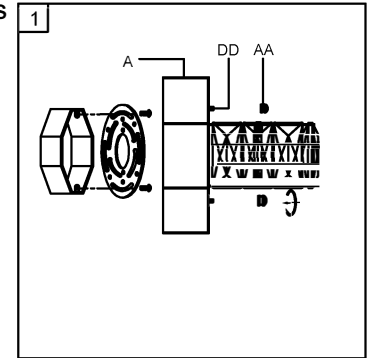

Trade Mark:
CRYSTAL WORLD INC

Product Name: Wall lamp
Model :5424W16ST
120Vac, 60Hz,AC ONLY
Lamp Size:L16"xH5"xE5"

Intertek
4006677

WALL LAMP ASSEMBLY INSTRUCTIONS

1. Place fixture(A) onto mounting screws (DD).secure with cap nuts (AA).

Hardware Used

- AA Cap nut  X 2
DD Mounting screw  X 2

2. lighting bulbs (not included).

**120V LED  6.5W
DIMMABLE (4000K)**