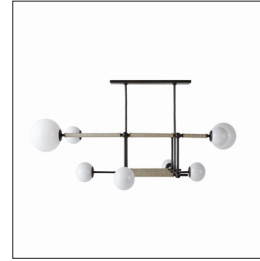

ARTERIO RS

ERICA LINEAR CHANDELIER

DRC09

H: 21 IN, W: 58 IN, D: 24 IN

English Bronze

Contract Suitable As Is

We took a linear frame of steel, plated it in English bronze, and wrapped it with taupe leather for extra texture and dimension. Eight opal glass globes are configured in a grid to shine wherever you require light most. Finish will vary.

APPEARANCE

Material	Glass, Leather, Steel
Finish	Opal, Taupe
Finish Will Vary	true
Top Coat/Sealant	true

DIMENSIONS

	7.50
Chandelier	H: 16 IN, W: 58 IN, D: 24 IN
Minimum Hanging Height	21 IN
Maximum Hanging Height	51 IN
Canopy	H: 1 IN, W: 4 IN, D: 23 IN

WIRING

Rating	Damp
Suggested Bulb Type	B8
Cord	10 FT, Clear/Silver, SVT
Socket	8, Type B - E12
Photographed Bulb	Clear Straight Tip Candelabra Bulb
Maximum Watt	60
Voltage	110-120 V

COMPLIANCY

RoHS	false
------	-------