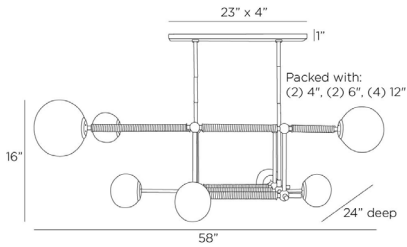

ARTERIO RS

ERICA LINEAR CHANDELIER

DRC09

H: 21 IN, W: 58 IN, D: 24 IN

English Bronze

Contract Suitable As Is

We took a linear frame of steel, plated it in English bronze, and wrapped it with taupe leather for extra texture and dimension. Eight opal glass globes are configured in a grid to shine wherever you require light most. Finish will vary.

APPEARANCE

Material	Glass, Leather, Steel
Finish	Opal, Taupe
Finish Will Vary	true
Top Coat/Sealant	true

DIMENSIONS

	7.50
Chandelier	H: 16 IN, W: 58 IN, D: 24 IN
Minimum Hanging Height	21 IN
Maximum Hanging Height	51 IN
Canopy	H: 1 IN, W: 4 IN, D: 23 IN

WIRING

Rating	Damp
Suggested Bulb Type	B8
Cord	10 FT, Clear/Silver, SVT
Socket	8, Type B - E12
Photographed Bulb	Clear Straight Tip Candelabra Bulb
Maximum Watt	60
Voltage	110-120 V

COMPLIANCY

RoHS	false
------	-------

SHIPPING

Shipping Requirements	TruckShip
Product Weight	23.4 LBS
Gross Weight 1	38.5 LBS
Shipping Box 1	H: 15.4 IN, L: 38.8 IN, W: 50.6 IN

REPLACEMENT PARTS

Replacement Part 1	PIPE-514
Replacement Part 1 Dim	(1) 4", (1) 6", (1) 12"
Replacement Part 2	CANOPY-690
Replacement Part 2 Dim	1" x 4" x 23"