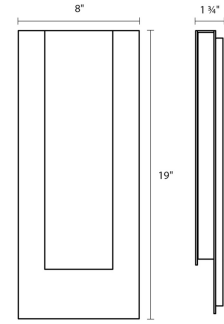

# Reveal Tall LED Sconce Spec Sheet

SKU: 7265.74-WL    Learn more at:  
<https://sonnemanlight.com/reveal-tall-led-sconce>

Description: An illuminated perimeter is revealed between the layered planes of this LED luminaire, casting light indirectly on three of its textured sides. Also available as a [Short LED Sconce](#).

## Dimensions

Height:	19"
Width:	8"
Extends:	1.75"
Minimum Extension:	1.75"
Maximum Extension:	1.75"
Canopy/Backplate/Base Width:	7
Canopy/Backplate/Base Depth:	0.5
Canopy/Backplate/Base Height:	18

## Shipping

Carton 1 L x W x H:	25" X 13" X 6"
Carton 1 Gross Weight:	12 LBS
Fixture Weight:	11