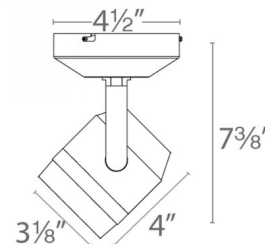

LINE DRAWING