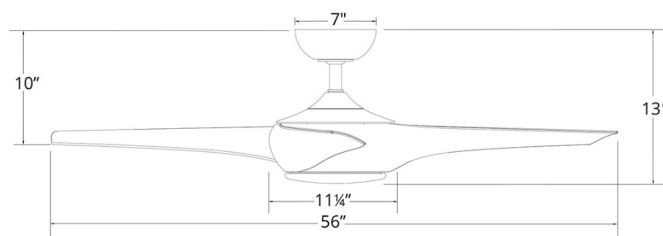

NIRVANA 56" Ceiling Fan
FR-W1916-56L

MODERN FORMS
SMART FANS

PRODUCT DESCRIPTION

Enlightenment is attainable today with an AI enabled fan. Available in four distinct finishes to accommodate various design styles including Matte Black, Distressed Koa, Titanium Silver, or Pure White for the modern living space. An optional energy efficient LED luminaire integrated within rounds out the design.

SPECIFICATIONS

Construction: Aluminum
Blade: 14° Pitch, 56" sweep, ABS
Downrod: 1" O.D. x 6"H included
Mounting Slope: Up to 32°
Lead Wire: 80"
Hanging Weight: 24 lbs
Total Power: 46.5W
Standards: UL/cUL Wet Location listed, Title 24 JA8-2016 Compliant, Title 20

FEATURES

- 6 fan speeds through both Summer and Winter Modes
- Silent DC motor
- An optional luminaire cover is included for TT and MB finishes
- Includes BT remote control (TT and MB finishes Wall Control instead)
- Optional wall control for 3, 4-way control sold separately
- Compatible with Modern Forms app

LIGHT KIT PERFORMANCE

Light Source: LED
Light Wattage: 19.5W
Dimming: Integrated
Color Temperature: 3000K (2700K / 3500K options available)
Rated Life: 50,000 Hours
Standards: Title 24 JA8-2016 Compliant

ESTIMATED AIR PERFORMANCE

Airflow: 6989 cubic ft per minute on high
Power: 27 watts on high
Airflow Efficiency: 264 cubic ft per minute per watt
Revolutions Per Minute: 151 RPMs on high
Estimated Yearly Energy Cost ($): $4.64

WIRELESS PERFORMANCE

Bluetooth Range: Up to 150 ft*
Wi-Fi Range: Up to 150 ft*

ORDER NUMBER

Model	LED Lumens	Delivered Lumens	Housing	Blade
FR-W1916-56L	1600	825	TT Titanium Silver	Titanium Silver
			GW Gloss White	Gloss White
			DK Distressed Koa	Distressed Koa
			MB Matte Black	Matte Black

Example: **FR-W1916-56L-KO**

For 2700K add "-27"; 3500K add "-35" before the finish: **FR-W1916-56L-27-GW**

*Results may vary based on application and surroundings.

modernforms.com
Phone (866) 810.6615
Fax (800) 526.2585

Headquarters/Eastern Distribution Center
44 Harbor Park Drive
Port Washington, NY 11050

Central Distribution Center
1600 Distribution Ct
Lithia Springs, GA 30122

Western Distribution Center
1750 Archibald Avenue
Ontario, CA 91760