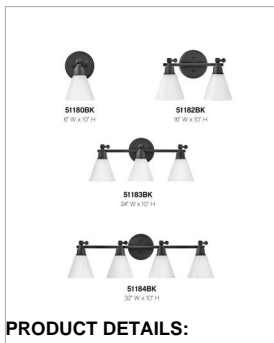

ARTI

51182BK

SMALL ADJUSTABLE TWO LIGHT VANITY

The perfect fixture for any space, Arti embodies simple elegance with its functional, streamlined design. Offering a robust lineup of fixture silhouettes, every aspect of the Arti family is adorned with practical features for a seamless integration into any room.

DETAILS	
FINISH:	Black
MATERIAL:	Steel
GLASS:	Cased Opal
DIMMABLE:	YES, WITH DIMMABLE LAMP (NOT INCLUDED)

DIMENSIONS	
WIDTH:	16"
HEIGHT:	10"
WEIGHT:	4lb
BACK PLATE:	6" Dia.
EXTENSION:	7"
TOP TO OUTLET:	3"

LIGHT SOURCE	
LIGHT SOURCE:	Socketed
WATTAGE:	2-10w Med. LED, 100w Equiv.
VOLTAGE:	120v

SHIPPING	
CARTON LENGTH:	15.4
CARTON WIDTH:	13.4
CARTON HEIGHT:	8.5
CARTON WEIGHT:	4.9

PRODUCT DETAILS:

- Fixture can be mounted either up or down
- Suitable for use in damp locations as defined by NEC and CEC. Meets United States UL Underwriters Laboratories & CSA Canadian Standards Association Product Safety Standards.
- Fully adjustable up or down
- Merging the best of traditional and modern elements with a sophisticated and streamlined look
- All dimensions listed are as shown