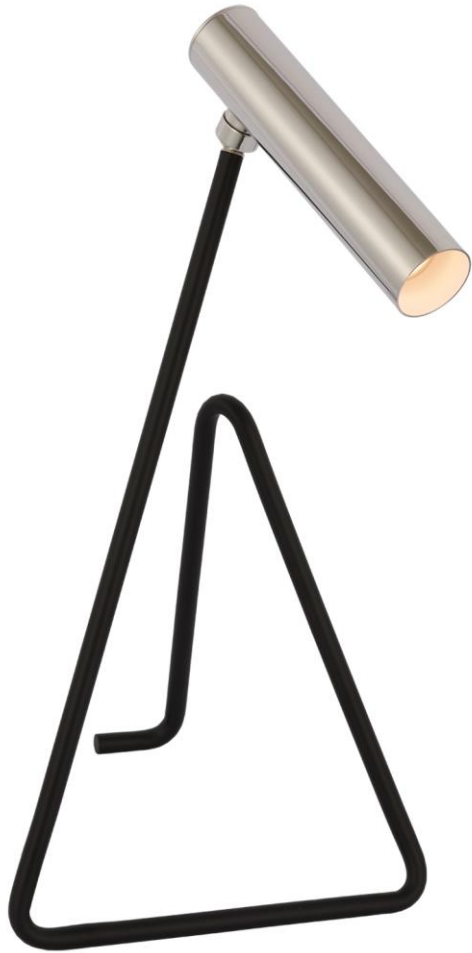

TEAR SHEET

Flesso Medium Desk Lamp

Item # KW 3430BLK/PN

Designer: Kelly Wearstler

Height: 20.25"

Width: 10"

Extension: 9"

Base: 8" x 10" Decorative

Finishes: BLK/AB, BLK/PN

Socket: Dedicated LED w/ Dimmer

Wattage: 15w (1200lm)

Note: UL Only