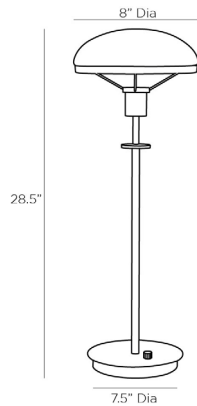

ARTERIOS

OTHELLO LAMP

49781
H: 28.5 IN, Dia: 8.00 IN
English Bronze
Contract Suitable As Is

The machined look of the Othello speaks to elements of Bauhaus style. The banker's lamp silhouette is crafted from an English bronze steel base with an opal glass shade. An LED light is concealed in the glass shade for a more modern appeal. When in use, the light helps illuminate the delicate intricacies of the opal glass.

APPEARANCE

Material Glass, Steel
Finish English Bronze, Opal
Top Coat/Sealant true

DIMENSIONS

Foot Print Dia: 7.50 IN

WIRING

Rating Indoor Only
LED Color Temp 3000K
LED CRI 90+
LED Lumens 660
Tilt Test 10 Degrees - AU
Cord 1 FT, Back of Lamp Base, Black Cloth, SPT-2
Socket 1, Bronze, Integrated LED
Switch At Base, Full Range Dimmer
Maximum Watt 10
Voltage 110-120 V
LED Lifespan 30,000

CERTIFICATIONS

Certifications Mexico
United States, Canada

COMPLIANCY

UL/ETL Yes
RoHS true

SHIPPING

Product Weight 8.5 LBS
Gross Weight 1 10.2 LBS
Shipping Box 1 H: 27 IN, L: 13 IN, W: 11.22 IN
Shipping Box 2 H: 0 IN, L: 0 IN, W: 0 IN
Shipping Box 3 H: 0