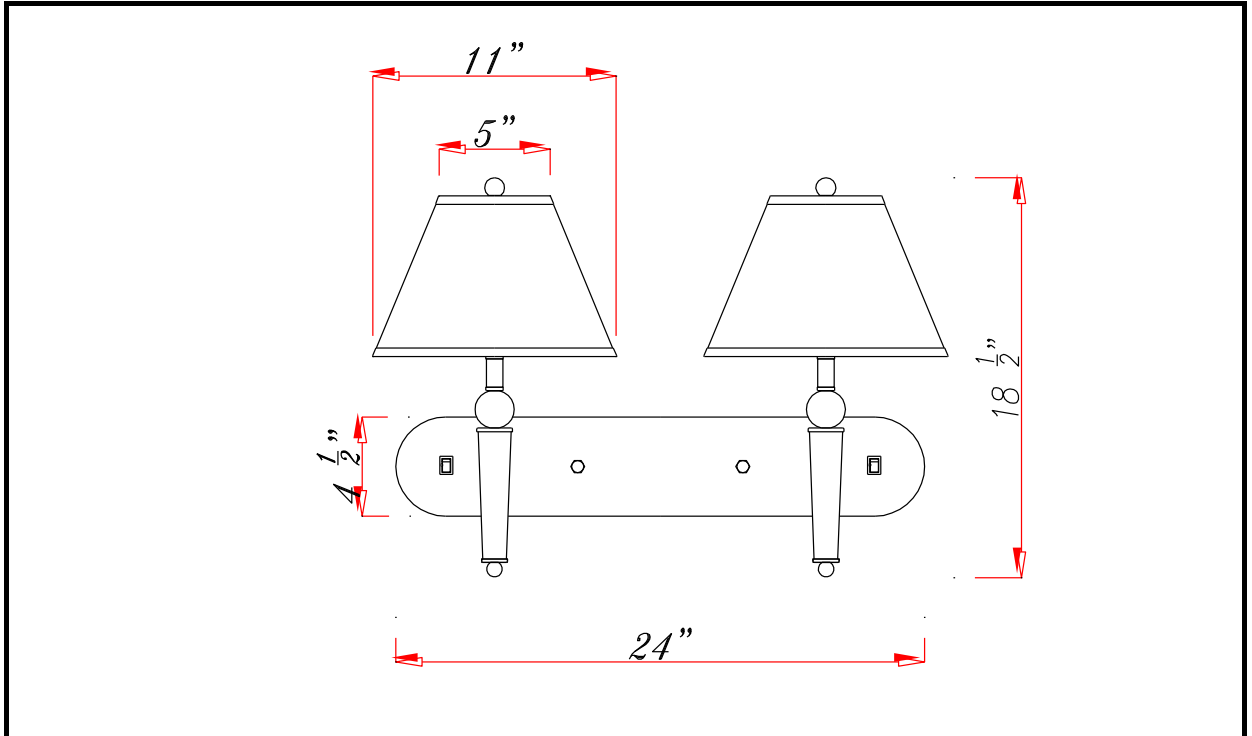

Drawing:

Model No: LA-8005W2L-1RBS
Description: 60Wx2 Metal wall lamp with on/off rocker switch
Material: Metal+Fabric
Finish : Brushed Steel/Wood
Height: 18 1/2"
Base Width: 24"x4 1/2"
Harp Size: 6 1/2"
Wattage : 60Wx2
Socket : Medium Base (E26) X 2
Switch: On/off rocker switch
Bulb: Incandescent,CFL
Power Outlet: None
Cord: SPT-2
Cord Length: 6'
Cord Color: Silver
Shade No: SH-1174
Material: Fabric
Shade size: 5"X11"X8"