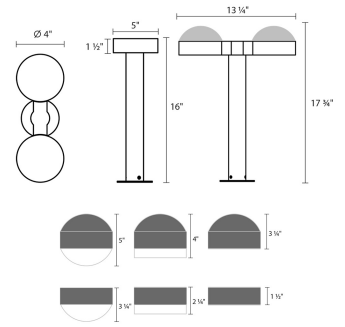

Project:

REALS LED Double Bollard Spec Sheet

SKU: 7306.DC.DL.74-WL Learn more at:
<https://sonnemanlight.com/real-LED-double-bollard>

Description: Bring definition and architectural interest to outdoor sites and along paths or planted beds, with bollards of perfect solid geometry and LED lighting functionality. REALS Bollards offer a broad range of configurations, with many available options for lenses, caps, and heights for a variety of LED illuminating possibilities. Also available as a [Bollard](#), [Downlight Sconce](#), [Up/Down Sconce](#), and [Surface Mount](#).

Type #:

Dimensions

Height:	17.75"
Width:	5"
Length:	13.5"
Canopy/Backplate/Base:	4"
Size:	16"
Canopy/Backplate/Base Height:	0.25

Electrical Specs

Bulb(s) Included?:	Yes
Bulb 1 Type:	Integral LED
Bulb Quantity:	2
Input Voltage:	12VAC
Wattage:	20
Initial Lumens:	2080
Color Temperature:	3000K
CRI:	90
Power Supply Type:	Transformer
Power Supply Location:	Remote (Sold Separately)
Dimming Type:	Non-dimmable
Bulb Max Wattage:	20

Installation

Installation:	Licensed electrician required
---------------	-------------------------------

Shipping

Carton 1 L x W x H:	23" X 17" X 9"
Carton 1 Gross Weight:	9 LBS
Fixture Weight:	6

Shade

Lens Type:	Dome Caps and Dome Lenses
Shade 1 Material:	Frosted White Polycarbonate