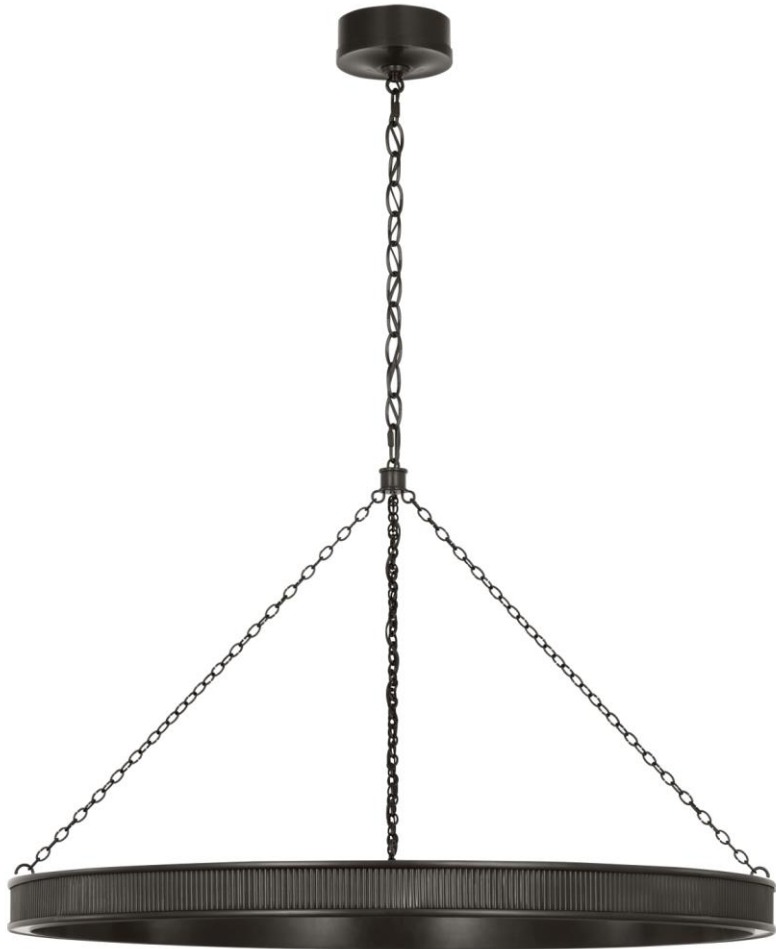

TEAR SHEET

Menil 40" Ring Chandelier

Item # MF 5178BZ

Designer: Marie Flanigan

Fixture Height: 24.75"

Width: 40"

Canopy: 6" Round

Finishes: BZ, PN, SB

Lightsource: Dedicated LED

Wattage: 75w (9000lm)

Weight: 35 Pounds

Note: UL Only