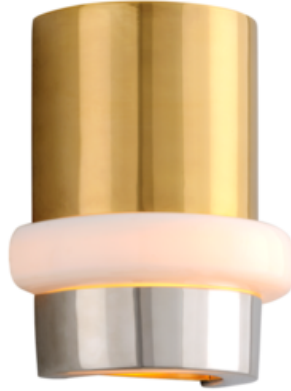

Beckenham

Product ID **300-11**

CORBETT LIGHTING

DIMENSIONAL INFORMATION

Height	9.75"
ADA Compliant	No
Hanging Type	-
Canopy/Backplate	5.50"W X 10.00"H
Width	8.00"
Shade 1 Top W/Dia	8.00"
Extension	4.75"
Top To Center	4.75"
Weight	1.80lb.

SHADE INFORMATION

Shade Top	8.00"
Shade Height	1.75"
Shade Material	Glass
Shade Color	Opal White
Shade 2 Material	Glass
Shade 2 Color	Clear

SHIPPING INFORMATION

Carton 1	11.50" x 9.00" x 16.00"
Carton 1 Weight	2.60lb.
Shipping Method	UPS

LAMPING INFORMATION

Bulb 1

(1) 60 Watt Max 120

Bulb Included	No
Socket Type	E12 Candelabra
	Base
UL Rating	DRY
Plug In	No

AVAILABLE FINISHES

Vintage Polished Brass And Nickel

JOB/LOCATION

QUANTITY