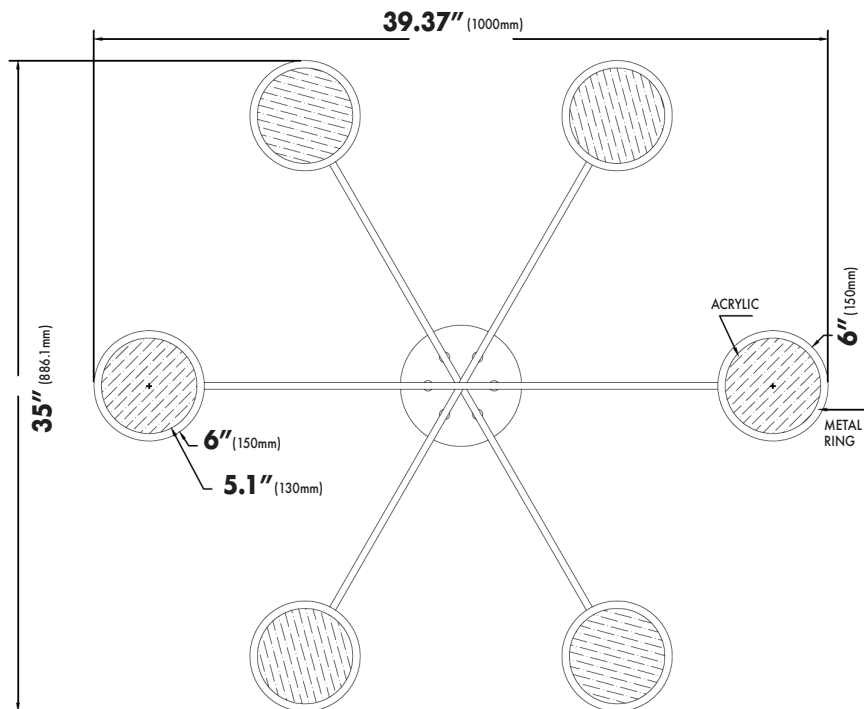

SPECIFICATIONS

• LUMENS	3321.6 LM
• WATTS	41.74W
• VOLTAGE	120V
• CRI	90
• CCT	3000K
• IP RATED	DRY LOCATION - IP20
• MATERIAL	ALUMINUM / ACRYLIC
• FINISH	ANTIQUE BRASS
• LIFETIME	50000 HOURS
• DIMMABLE	YES
• WARRANTY	5-YEAR LIMITED

THE MEASUREMENTS ARE ROUNDED TO THE NEAREST 1/4"

AVAILABLE FINISHES