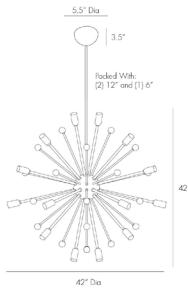

## IMOGENE LARGE CHANDELIER

89979  
H: 46 IN, Dia: 42.00 IN  
Vintage Brass  
Contract Suitable As Is

Inspired by a trip to Paris, this 24 light modern starburst design in vintage brass is the perfect choice if you want drama, lots of light and a mid-century look. Also available in a smaller size (89976). Shown with small clear globe bulbs. Damp-rated, although limited covered outdoor conditions may affect finish.

### DIMENSIONS

Chandelier	H: 42 IN, Dia: 42.00 IN
Minimum Hanging Height	46 IN
Maximum Hanging Height	58 IN
Canopy	H: 3.5 IN, Dia: 5.50 IN

### REPLACEMENT PARTS

Replacement Part 1	PIPE-110
Replacement Part 1 Dim	(1) 6" and (1) 12"