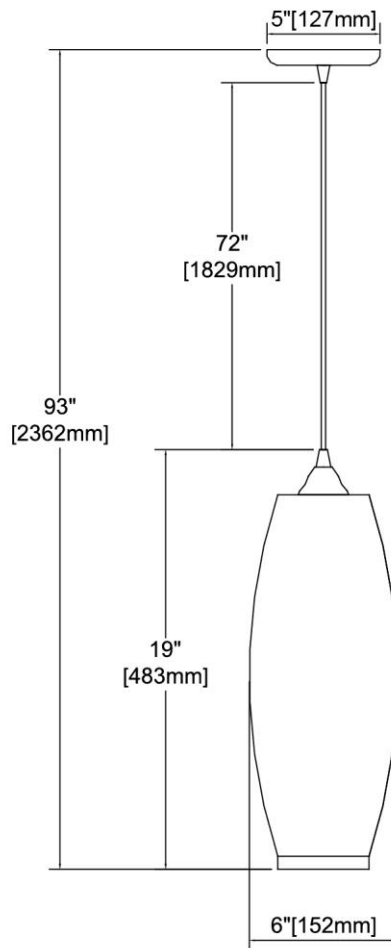

	ITEM #:	21192/1
	UPC	748119131825
	Description	Liz 1-Light Mini Pendant in Satin Nickel with Clear Glass with Ribbed Swirls
	Finish	Satin Nickel
	Materials	Glass, Steel
	Brand	ELK Lighting
	Collection	Liz
	Category	Indoor Lighting
	Type	Mini Pendant

ITEM DIMENSIONS			RATINGS & SPECIFICATIONS				
Width	6 inches		Safety Rating	UL		Certification	Dry locations
Depth	6 inches		ADA Compliant	N/A		Voltage	120
Height	19 inches		BULBS / SOCKETS				
Weight	3 pounds		Quantity	1	Wattage	60 watts	
ADDITIONAL DIMENSIONS			Included	No	Type	A19 (E26 Medium Base)	
Backplate / Canopy	5 diameter		Other	N/A			
HCWO	N/A		CHAIN / CORD INFORMATION				
Min. Extension	N/A		Chain	N/A	Cord	72 inches - Clear	
Max. Extension	N/A		SHADE / GLASS DETAILS				
OVERALL HEIGHT			Shade/Glass Description	Clear glass with ribbed swirls			
Min.	21 inches	Max.	93 inches				
EXTENSION ROD(S)			Width	6 inches		Height	17 inches
N/A			Width at Top	N/A		Width at Bottom	N/A