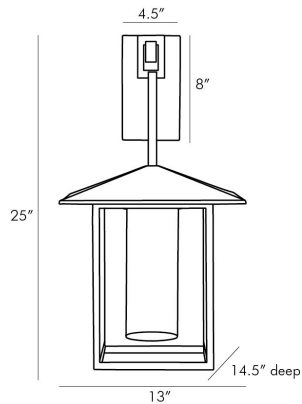

## TEMPLE SCONCE

RAY BOOTH

DB49011  
H: 25 IN, W: 13 IN, D: 14.5 IN  
Antique Brass, Opal Glass  
Contract Suitable As Is

The Temple Sconce hangs effortlessly off any wall illuminating the delight of modern and antique form. This piece blurs the lines in any traditional or modern interior transforming the idea of what a sconce can be. The seeded glass light shield cradles the light bulb ensuring a beautifully glowing fixture. Finished in antique brass. Damp-rated, although limited covered outdoor conditions may affect finish.

### DIMENSIONS

Center Of Mount From Btm	20 IN
Backplate	H: 8 IN, W: 4.5 IN, D: 1 IN
Mount	H: 7.5 IN