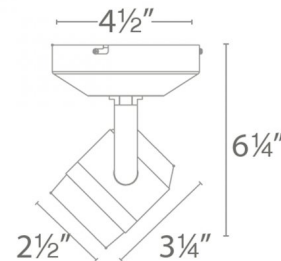

LINE DRAWING