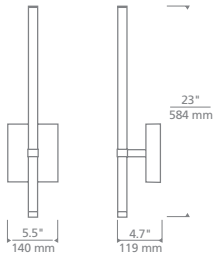

DELIVERED LUMENS	1002
WATTS	20.69
VOLTAGE	Universal 120V-277V
DIMMING	Dimmable with most LED compatible ELV & TRIAC dimmers + 0-10V
LIGHT DISTRIBUTION	Symmetric
OPTICS	Downlight optic 30°
MOUNTING OPTIONS	Wall
CCT	3000K
CRI	90+
COLOR BINNING	3 Step
BUG RATING	B0-U3-G0
DARK SKY	Non Compliant
WET LISTED	IP65
GENERAL LISTING	ETL
CALIFORNIA TITLE 24	Can be used to comply with CEC 2016 Title 24 Part 6 for outdoor use. Registration with CEC Appliance Database not required.
START TEMP	-30°C
FIELD SERVICEABLE LED	No
CONSTRUCTION	Aluminum
HARDWARE	Stainless Steel
FINISH	Powder Coat
LED LIFETIME	L70; 70,000 Hours
WARRANTY*	5 Years
WEIGHT	3.5 lbs.

* Visit techlighting.com for specific warranty limitations and details.

FILO 23 OUTDOOR WALL
shown in black

ORDERING INFORMATION

SERIES	CRI/CCT	LENGTH	FINISH	VOLTAGE
700WFLO	930 90 CRI 3000K	23 23"	B BLACK Z BRONZE	UNV 120V - 277V