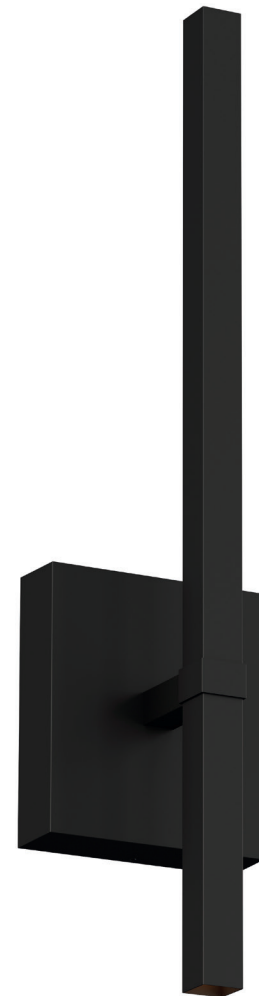

Featuring an elegant minimal design, the Filo 23 outdoor wall sconce creates soft indirect illumination by aiming light back against the wall for accenting architectural features and for subtle, reduced-glare wayfinding. Sized to match architectural scale.

- **Selectable CCT (2700K/3000K)**
- **Universal 120V-227V**
- **Outstanding protection against the elements:**
 - Wet Listed IP65 Rated
 - Stainless Steel Mounting Hardware
 - Powder Coat Finishes

SPECIFICATIONS

DELIVERED LUMENS	1002
WATTS	20.69
VOLTAGE	Universal 120V-277V
DIMMING	Dimmable with most LED compatible ELV & TRIAC dimmers + 0-10V
LIGHT DISTRIBUTION	Symmetric
OPTICS	Downlight optic 30°
MOUNTING OPTIONS	Wall
CCT	3000K
CRI	90+
COLOR BINNING	3 Step
BUG RATING	B0-U3-G0
DARK SKY	Non Compliant
WET LISTED	IP65
GENERAL LISTING	ETL
CALIFORNIA TITLE 24	Can be used to comply with CEC 2016 Title 24 Part 6 for outdoor use. Registration with CEC Appliance Database not required.
START TEMP	-30°C
FIELD SERVICEABLE LED	No
CONSTRUCTION	Aluminum
HARDWARE	Stainless Steel
FINISH	Powder Coat
LED LIFETIME	L70; 70,000 Hours
WARRANTY*	5 Years
WEIGHT	3.5 lbs.

* Visit techlighting.com for specific warranty limitations and details.

FILO 23 OUTDOOR WALL
shown in black

ORDERING INFORMATION

SERIES	CRI/CCT	LENGTH	FINISH	VOLTAGE
700WFLO	930 90 CRI 3000K	23 23"	B BLACK Z BRONZE	UNV 120V - 277V