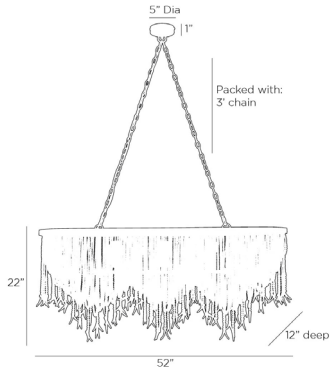

ARTERIOS

BAJA LINEAR CHANDELIER

85026
 H: 45.5 IN, W: 52 IN, D: 15 IN
 Dark Gray Wash Cocobeads, Antique Brass
 Contract Suitable As Is

A natural take on a classic design, the Baja defines beauty and balance in organic materials. The layered, three-point construction is crafted from wood and coconut beads—both in a dark gray wash finish—that are strung along an antique brass steel frame, showcasing a mélange of moody hues. Coconut shell talons finished in a matching dark gray wash hang from the wood bead strands and offer extra opacity to its airy aesthetic. Size scaled for illuminating a long dining table. Finish will vary. Additional chain available (CHN-215).

APPEARANCE

	Antique Brass
Material	Steel, Wood
Material Type	Coconut
Finish	Antique Brass, Dark Gray Wash
Finish Will Vary	true
Top Coat/Sealant	false

DIMENSIONS

Chandelier	H: 22 IN, W: 52 IN, D: 15 IN
Minimum Hanging Height	45.5 IN
Maximum Hanging Height	81.5 IN
Canopy	H: 3 IN, Dia: 5.00 IN

WIRING

Rating	Indoor Only
Cord	10 FT, Clear/Silver, SVT
Socket	3, Type A - E26
Photographed Bulb	3" Frosted Globe Bulb
Maximum Watt	60
Voltage	110-120 V

CERTIFICATIONS

Certifications	Mexico Australia, European Union, United Arab Emirates, United States, Canada
----------------	--

COMPLIANCY

UL/ETL	Yes
CB	Yes
RoHS	true

SHIPPING

Product Weight	28 LBS
Gross Weight 1	37 LBS
Shipping Box 1	H: 17 IN, L: 14 IN, W: 54 IN
Shipping Box 2	H: 0 IN, L: 0 IN, W: 0 IN
Shipping Box 3	H: 0

REPLACEMENT PARTS