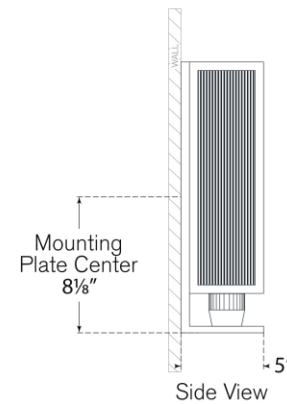

TEAR SHEET

York 16" Double Box Sconce

Item # BBL 2182SB-CRB

Designer: Barbara Barry

Height: 16.25"

Width: 10"

Extension: 5"

Backplate: 10" x 16.25" Rectangle

Finishes: BZ, PN, SB

Glass Options: CRB

Socket: 2 - E26 Keyless

Wattage: 2 - 8 LED T9

Weight: 14 Pounds

Note: UL Only

Top View

Side View

Front View