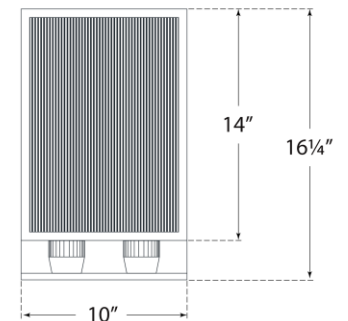

TEAR SHEET

York 16" Double Box Sconce

Item # BBL 2182SB-CRB

Designer: Barbara Barry

Height: 16.25"

Width: 10"

Extension: 5"

Backplate: 10" x 16.25" Rectangle

Finishes: BZ, PN, SB

Glass Options: CRB

Socket: 2 - E26 Keyless

Wattage: 2 - 8 LED T9

Weight: 14 Pounds

Note: UL Only

Top View

Side View