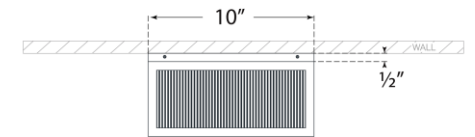

TEAR SHEET

York 16" Double Box Sconce

Item # BBL 2182SB-CRB

Designer: Barbara Barry

Height: 16.25"

Width: 10"

Extension: 5"

Backplate: 10" x 16.25" Rectangle

Finishes: BZ, PN, SB

Glass Options: CRB

Socket: 2 - E26 Keyless

Wattage: 2 - 8 LED T9

Weight: 14 Pounds

Note: UL Only

Top View

Side View