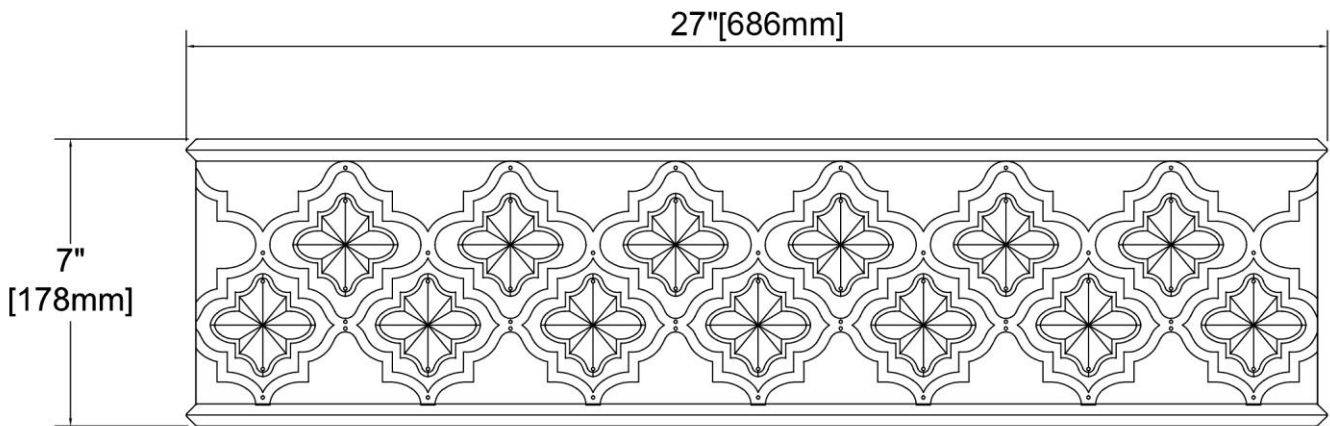

ITEM #:	31110/4
UPC	748119133379
Description	Armand 4-Light Vanity Light in Weathered Bronze with Amber Teak Crystal
Finish	Weathered Bronze
Materials	Glass, Steel
Brand	ELK Lighting
Collection	Armand
Category	Indoor Lighting
Type	Vanity Light

ITEM DIMENSIONS				RATINGS & SPECIFICATIONS				
Width	27 inches			Safety Rating	UL		Certification	Dry locations
Depth	5 inches			ADA Compliant	N/A		Voltage	120
Height	7 inches			BULBS / SOCKETS				
Weight	6 pounds			Quantity	4	Wattage	60 watts	
ADDITIONAL DIMENSIONS				Included	No	Type	Torpedo (E12 Candelabra Base)	
Backplate / Canopy	26x5			Other	N/A			
HCWO	N/A			CHAIN / CORD INFORMATION				
Min. Extension	N/A			Chain	N/A	Cord	8 inches	
Max. Extension	N/A			SHADE / GLASS DETAILS				
OVERALL HEIGHT				Shade/Glass Description	Amber teak crystal			
Min.	N/A	Max.	N/A					
EXTENSION ROD(S)				Width	N/A		Height	N/A
N/A				Width at Top	N/A		Width at Bottom	N/A