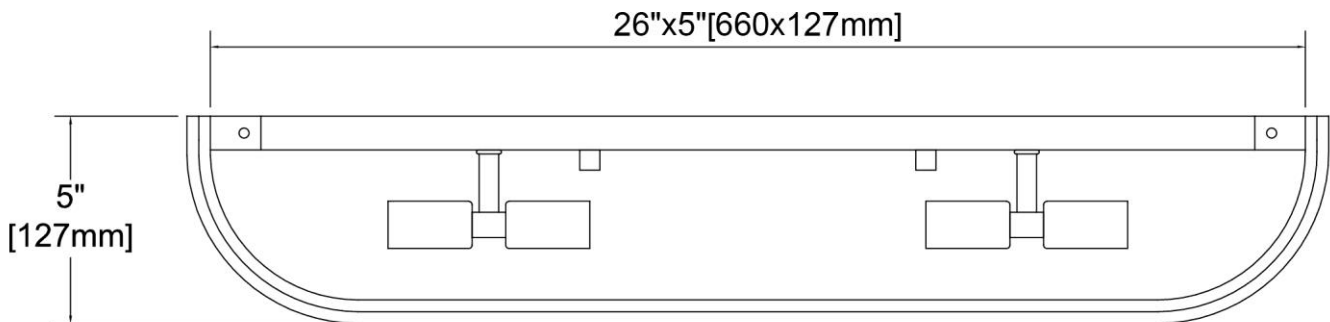

ITEM DIMENSIONS				RATINGS & SPECIFICATIONS				
Width	27 inches			Safety Rating	UL		Certification	Dry locations
Depth	5 inches			ADA Compliant	N/A		Voltage	120
Height	7 inches			BULBS / SOCKETS				
Weight	6 pounds			Quantity	4	Wattage	60 watts	
ADDITIONAL DIMENSIONS				Included	No	Type	Torpedo (E12 Candelabra Base)	
Backplate / Canopy	26x5			Other	N/A			
HCWO	N/A			CHAIN / CORD INFORMATION				
Min. Extension	N/A			Chain	N/A	Cord	8 inches	
Max. Extension	N/A			SHADE / GLASS DETAILS				
OVERALL HEIGHT				Shade/Glass Description	Amber teak crystal			
Min.	N/A	Max.	N/A					
EXTENSION ROD(S)				Width	N/A		Height	N/A
N/A				Width at Top	N/A		Width at Bottom	N/A