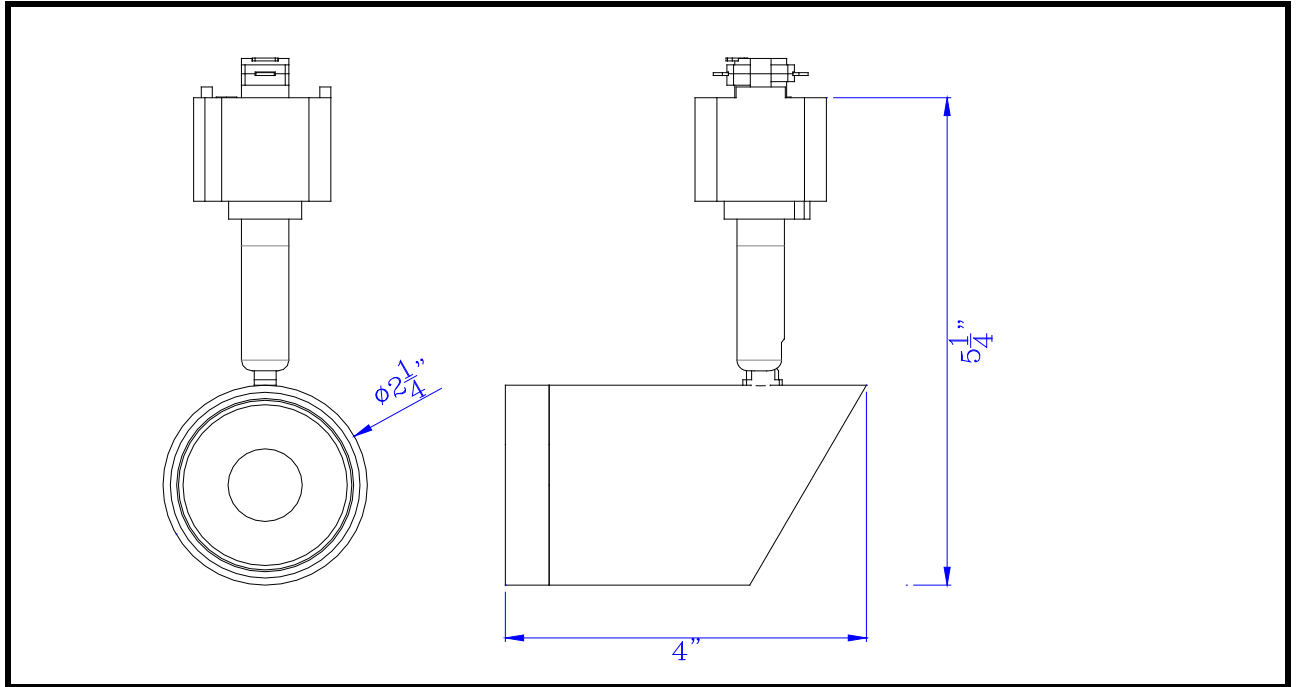

Project: \_\_\_\_\_

Catalog No.: \_\_\_\_\_

Lamp/Wattage: \_\_\_\_\_

**Model No. :** HT-814-BK

**Description:** 12W dimmable integrated LED track fixture, 720 lumen, 90 CRI

**Material:** Aluminum casted

**Finish :** Black

**Rotation :** 355 degree

**Capability :** +90 degree from horizontal

**Voltage :** 120V

**Wattage :** 12W

**Dimming:** Dimmable, DVCL-153P/SCL-153P/AYCL-153P/CTCL-153P/DVCL-253P/  
GT-150/GTJ-250M (ALL ARE LUTRON BRAND)