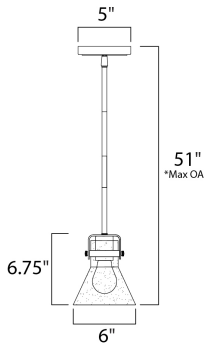

PRODUCT DESCRIPTION

This nautical-inspired bath vanity features Clear Seedy glass cones suspended by a yoke frame finished in Polished Chrome. The clear glass offers abundant lighting and compliments the styling of the fixture. Make it a more industrial look by adding filament E26 light bulbs.

MEASUREMENTS

DIMENSION : 6" L x 6" W x 6.75" H
 MAX OAH : 51" OAH
 CANOPY : 5" W x 0.75" H x 5" L
 HANGING WEIGHT : 2.9 lb
 WIRE LENGTH : 120"

LAMPING

INPUT VOLTAGE : 110-130V
 BULB : 1 x 60W Incandescent E26 Medium , 60W Total
 BULB INCLUDED : (Not Included)
 DIMMABLE : Yes