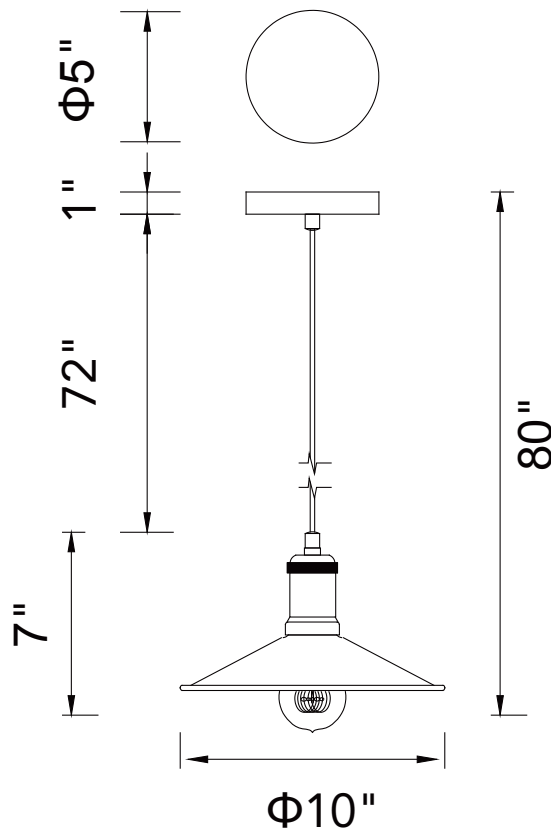

PROJECT: \_\_\_\_\_  
 FIXTURE TYPE: \_\_\_\_\_  
 LOCATION: \_\_\_\_\_  
 CONTACT/PHONE: \_\_\_\_\_

Item	9605P10-1-101-B
Collection	BRAVE
Finish	Black
Glass	-----
Crystal	-----
Input	120V AC, 60HZ

Shade	-----
Length/Dia.	10"
Width/Ext.	10"
Height	7"
Maximum	80"
Lumens	-----

Light Source	E26
Bulb Info.	1×60W
Included	-----
Dimmable	Yes
Color	-----
Weight	2.8 Lbs