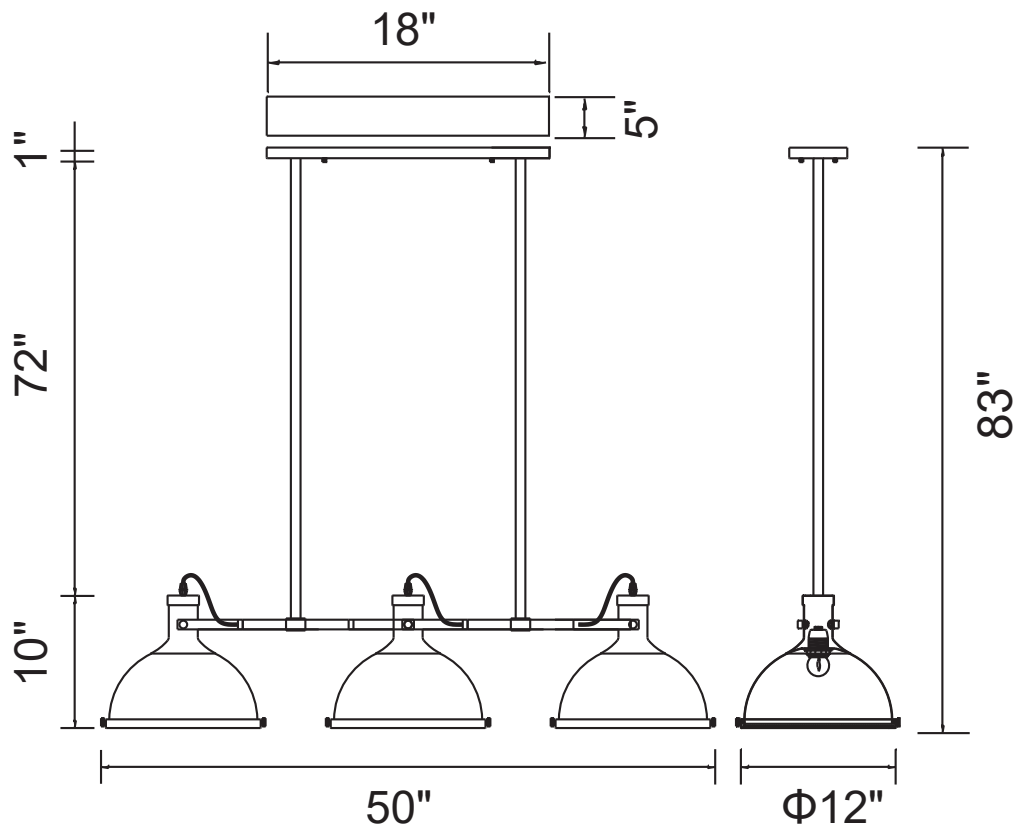

PROJECT: _____

FIXTURE TYPE: _____

LOCATION: _____

CONTACT/PHONE: _____

Item	9760P50-3-101
Collection	STRUM
Finish	Black
Glass	Clear
Crystal	-----
Input	120V AC,60HZ,AC

Shade	-----
Length/Dia.	50"
Width/Ext.	12"
Height	10"
Maximum	83"
Lumens	-----

Light Source	E26
Bulb Info.	3×60W
Included	-----
Dimmable	Yes
Color	-----
Weight	