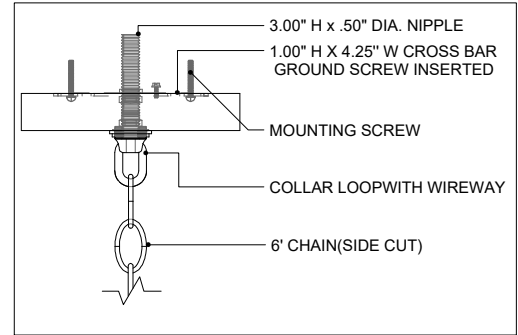

31.00" DIA. BODY  
 6.00" DIA. CANOPY  
 1.00" H X 4.25" W CROSS BAR

TOP VIEW

CANOPY DETAIL

FRONT VIEW