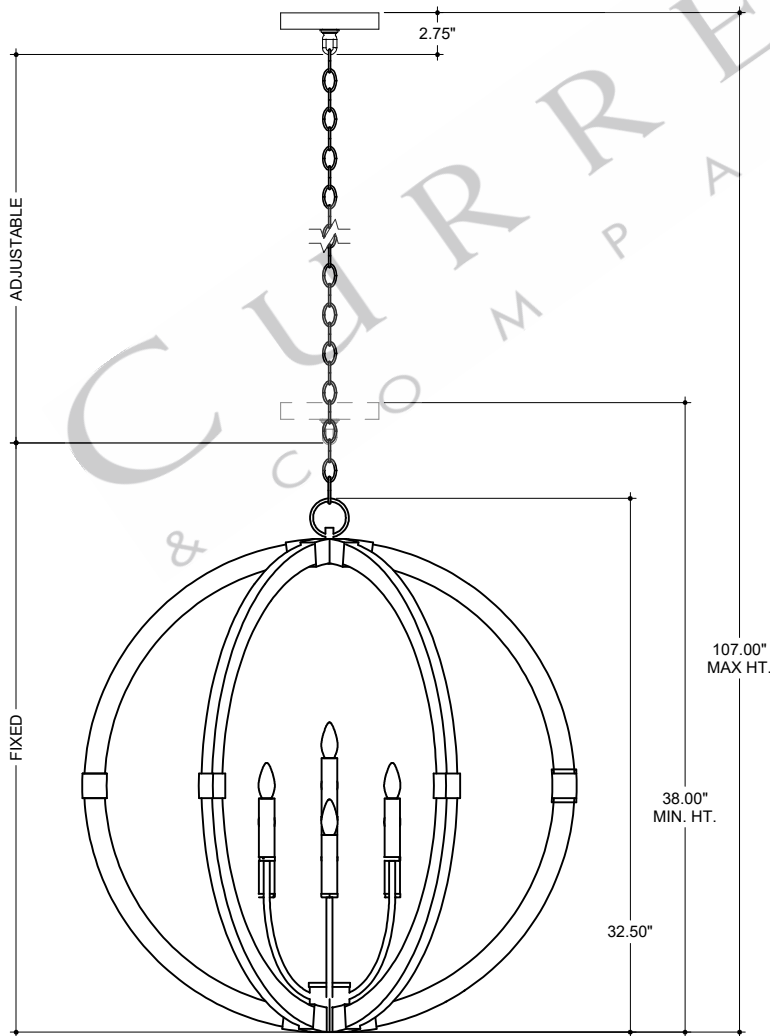

31.00" DIA. BODY  
 6.00" DIA. CANOPY  
 1.00" H X 4.25" W CROSS BAR

TOP VIEW

CANOPY DETAIL

FRONT VIEW