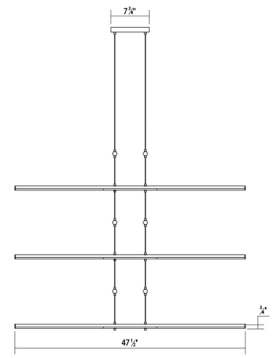

Project:

Tik-Tak® LED Pendant Spec Sheet

SKU: 2806.13 Learn more at:
<https://sonnemanlight.com/tik-tak-led-pendant>

Description: LED rods are suspended in tandem pairs on multiple levels, perpendicular to each other. Each rod can be independently positioned as up or down light, and adjusted with infinite variability to any height along the suspension cables. Dramatic in the precision of their orientation and range of verticality, Tik-Tak brings a crisp presence to the volume of space.

Type #:

Dimensions

| | |
|-------------------------------|--|
| Height: | 0.75" |
| Width: | 47.5" |
| Length: | 47.5" |
| Hanging Details: | 10" Adjustable Cable Stack 6-Tier |
| Size: | |
| Canopy/Backplate/Base Width: | 7.75 |
| Canopy/Backplate/Base Depth: | 7.75 |
| Canopy/Backplate/Base Height: | 1 |