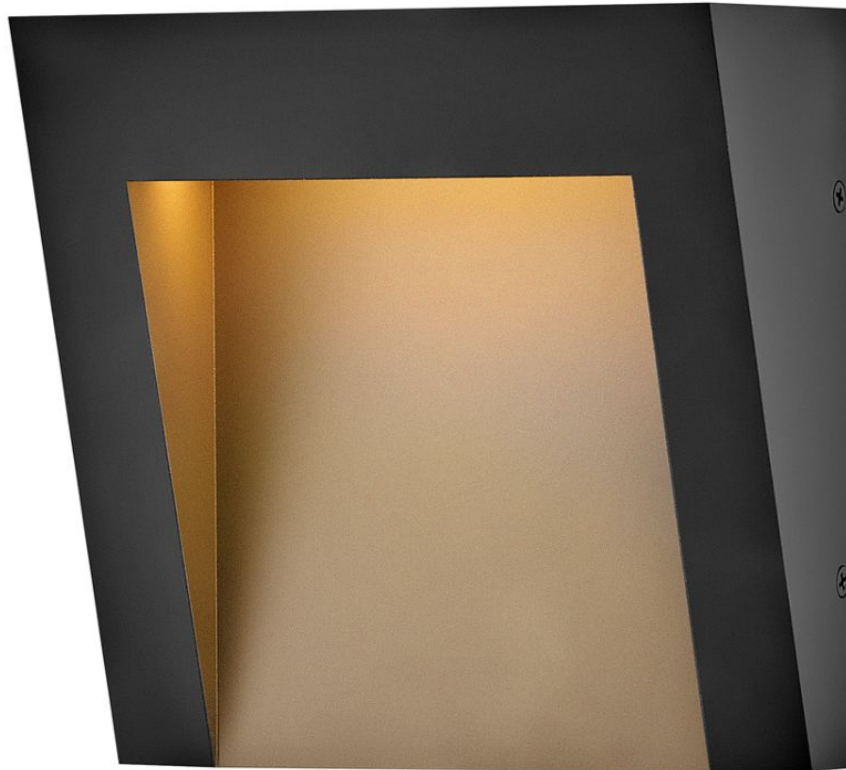

**COASTAL
ELEMENTS™**
collection

TAPER

EXTRA SMALL WALL MOUNT LANTERN

2140TK

Sleek and sophisticated, Taper is built to last with a timeless, minimalist style that radiates contemporary cool. Its recessed integrated LEDs are directed downward with gradient illumination that grazes the gently tapered design. Available in Textured Black and Textured Oil-Rubbed Bronze finish options.

FINISH: Textured Black

GLASS: Etched Lens

WIDTH: 7"

HEIGHT: 7"

DEPTH: 0

LIGHT SOURCE: Integrated LED

HINKLEY

HINKLEY
33000 Pin Oak Parkway
Avon Lake, OH 44012