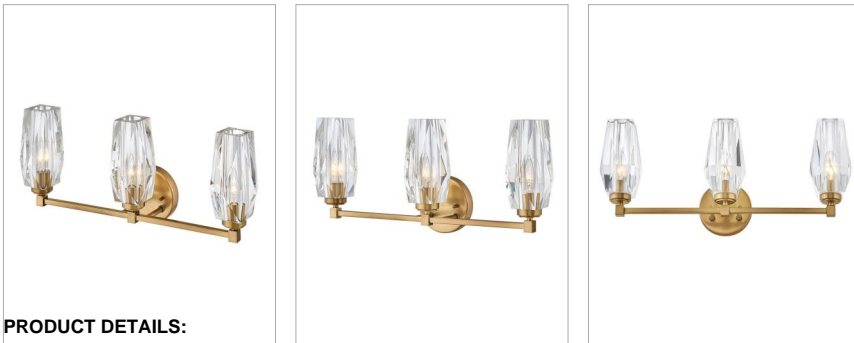

ANA

52483HB

MEDIUM THREE LIGHT VANITY

Ana embodies modern elegance. Faceted heavy cut crystal shades gleam against a Black Oxide or Heritage Brass finish. Like a piece of statement-making jewelry, Ana is the signature finishing touch in any setting.

DETAILS	
FINISH:	Heritage Brass
MATERIAL:	Steel
GLASS:	Faceted Clear Crystal
DIMMABLE:	No

DIMENSIONS	
WIDTH:	23.5"
HEIGHT:	10.3"
WEIGHT:	15.7lb
BACK PLATE:	5.25" Dia.
EXTENSION:	5.5"
TOP TO OUTLET:	7.75"

LIGHT SOURCE	
LIGHT SOURCE:	Socketed
WATTAGE:	3-5w Cand. LED, 60w Equiv.
VOLTAGE:	120v

SHIPPING	
CARTON LENGTH:	29.8
CARTON WIDTH:	12.3
CARTON HEIGHT:	7.5
CARTON WEIGHT:	17.4

PRODUCT DETAILS:

- This fixture must be installed with shades/glass facing up toward the ceiling
- Suitable for use in damp locations as defined by NEC and CEC. Meets United States UL Underwriters Laboratories & CSA Canadian Standards Association Product Safety Standards.
- Striking and glamorous silhouette with luxe details and a rich finish that makes a dramatic statement