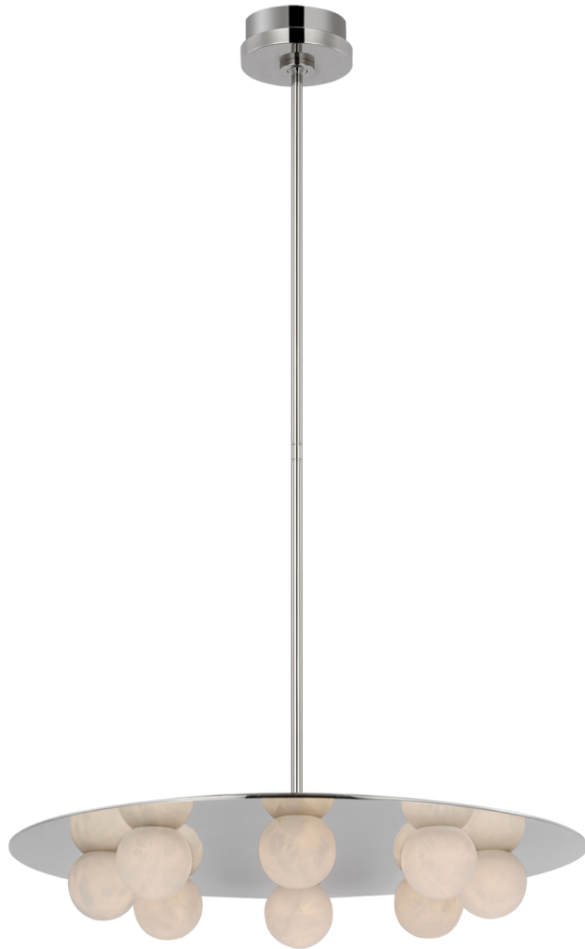

TEAR SHEET

Pertica 24" Eight Light Chandelier

Item # KW 5521PN-ALB

Designer: Kelly Wearstler

O/A Height: 49"

Fixture Height: 5"

Min. Custom Height: 12.5"

Width: 24"

Canopy: 4.5" Round

Finishes: MAB, MBZ, PN

Shade Treatments: ALB

Socket: Dedicated LED

Wattage: 28w (3300lm)

Weight: 35 Pounds

Note: Custom Height Available | Alabaster is a Natural Stone | Variations in Color and Texture are Expected