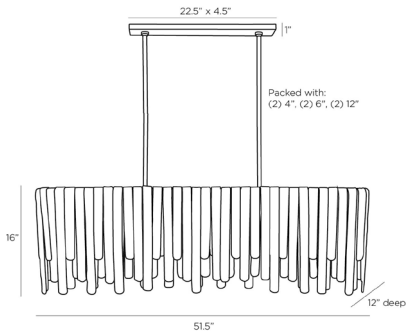

ARTERIO RS

LEIGHTON CHANDELIER

DRC11

H: 21 IN, W: 51.5 IN, D: 12 IN

Smoke Luster

Contract Suitable As Is

Inspired by the majestic beauty of Multnomah Falls, the Leighton provides a dramatic sense of movement through each unique cascading element. Panels of smoke luster slump glass suspend from an oblong antique brass-plated steel frame. Varying in size and alternating in height, each offers a lustrous glimmer to create its own unique lights cape. Additional pipe available. Finish will vary.

APPEARANCE

Material	Slump Glass, Steel
Material Type	Seedy
Finish	Antique Brass
Finish Will Vary	true
Top Coat/Sealant	true

DIMENSIONS

Chandelier	H: 16 IN, W: 51.5 IN, D: 12 IN
Minimum Hanging Height	21 IN
Maximum Hanging Height	35 IN
Canopy	H: 1 IN, W: 22.5 IN, D: 4.5 IN

WIRING

Rating	Damp
Suggested Bulb Type	G16.5
Cord	10 FT, Clear/Silver, SVT
Socket	7, Type A - E26
Photographed Bulb	2" Clear Globe Bulb
Maximum Watt	60
Voltage	110-120 V

COMPLIANCY

RoHS	true
------	------

SHIPPING

Shipping Requirements	TruckShip
Product Weight	48.5 LBS
Gross Weight 1	61 LBS
Shipping Box 1	H: 13.8 IN, L: 53.9 IN, W: 27.3 IN

REPLACEMENT PARTS

Replacement Part 1	PIPE-513
Replacement Part 1 Dim	(1) 4", (1) 6", (1) 12"
Replacement Part 2	CANOPY-555
Replacement Part 2 Dim	1" x 22.5" x 4.5"