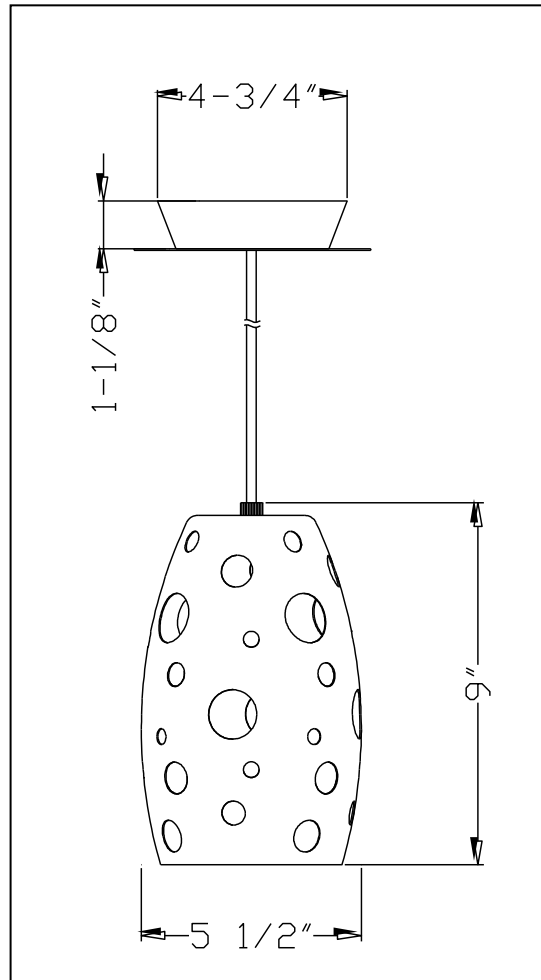

Catalog No.:

Lamp/Wattage:

Model No. : UP-1102

Material : Iron

Cord : 6' is the basic length, 10' & 18' length are available by special c

Bulb : Incandescent bulb

Socket : Medium base

Voltage : 120V

Wattage : 60W Max.

Cord Finish : WH (White)

Canopy : Dia. 4 3/4", H 1 1/8"

Certificate :

order