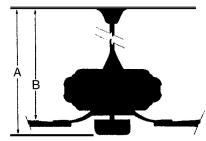

Image File Name: **F518L-WH.jpg**

MEASUREMENTS

Blade Finish:				Reversible Blades:	No
Blade Material:				Slope:	No
ABS				Hanging Weight:	23.57
Blade Sweep:	No. of Blades:	Blade Pitch:			
44"	3	14 degrees			
Downrod 1:	Downrod 1 Outside Dia:	Downrod 2:	Downrod 2 Outside Dia:		
Ceiling to Lowest Point: (Dim A)	Ceiling to Blade (Dim B)	Lead Wire:	Motor Size:		
11.5	8.25	8"	153X15MM		