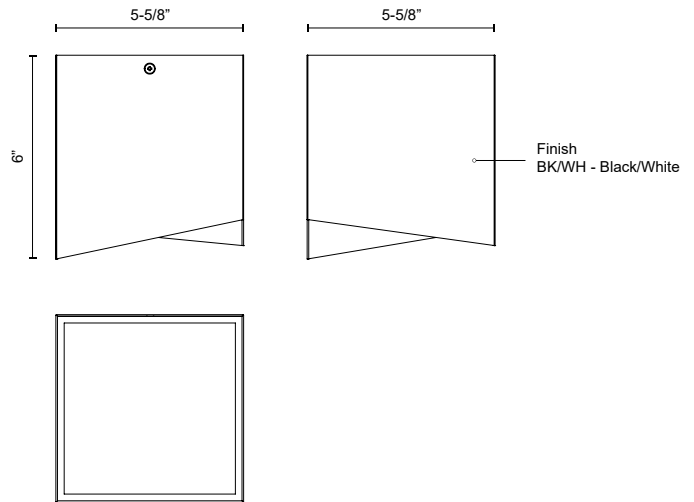

CUBIX
FM31205
FLUSH MOUNT

PROJECT

SPECIFICATION DETAILS

Fixture Dimensions	L5-5/8" x W5-5/8" x H6"
Light Source	AC LED Module
Wattage	9W
Total Lumens	680lm
Delivered Lumens	440lm*
Voltage	120V
Color Temperature	3000K
CRI (Ra)	90CRI
Optional Color Temps	2700K - 5000K Available, Minimum Order Quantities Apply
LED Rated Life	50,000 hours
Dimming	100% - 10%, ELV Dimmer (Not Included)
Diffuser Details	White Acrylic
Location	Dry
Illumination Direction	Down
CEC Title 24 JA8	Yes, JA8-2022
Paint Finish	BK02; WH01;

* For custom options, consult factory for details.

* For warranty information, please visit www.kuzcolighting.com/warranty

DESCRIPTION

The Cubix Collection is a playful take on the geometric patterns of origami. These fixtures are a luxe duotone finish of black and white that allows for easy integration into most color schemes and styles. The frosted acrylic diffuser provides softened direct lighting that's wonderful for bathrooms and kitchens.

KUZCO

CANADA: 19054 28TH AVENUE - SURREY, BC V3Z 6M3
USA: 3035 E. LONE MOUNTAIN ROAD - LAS VEGAS, NV 89081

WWW.KUZCOLIGHTING.COM

© 2023 KUZCO LIGHTING. ALL RIGHTS RESERVED.

COMMENT