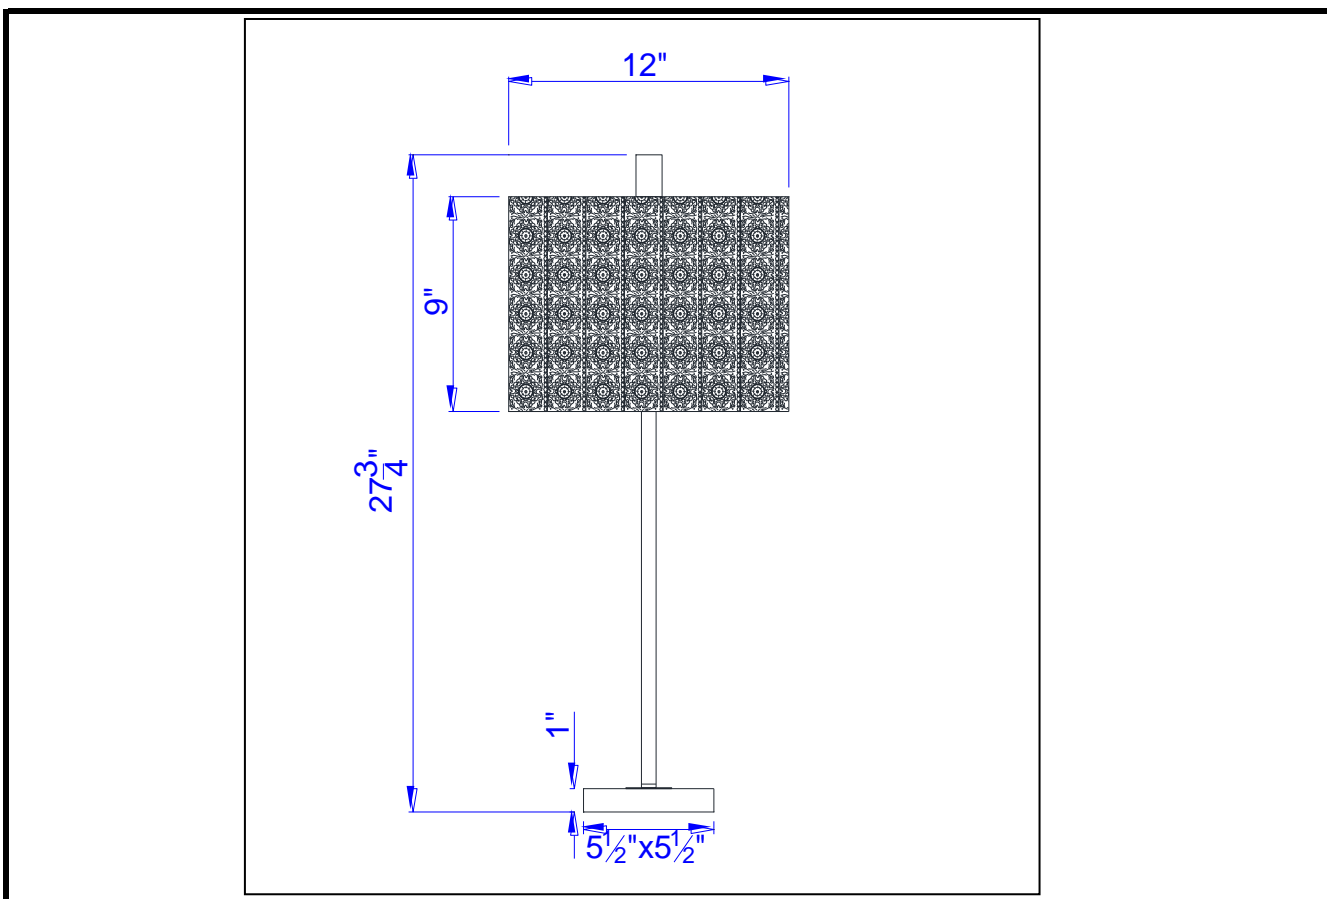

Project: _____

Catalog No.: _____

Lamp/Wattage: _____

- Model No:** BO-2638TB
- Description:** Falfurrias Table Lamp
- Material:** Metal
- Finish :** Warm Silver
- Height:** 27 3/4"
- Base Width:** 5 1/2"x 5 1/2"
- Wattage :** 100W
- Socket :** Medium Base (E27)
- Switch:** On/off
- Bulb:** Incandescent, CFL
- Wire Length:** 6'
- Wire Color:** Silver
- Shade No:**
- Material:** Metal
- Shade size:** 12"x12"x9"
- Certificate :** 