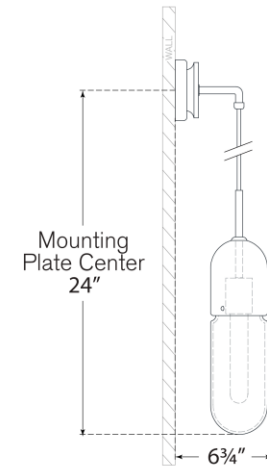

## Junio Wall Light

Item # TOB 2645BZ/HAB-FG

Designer: Thomas O'Brien

Height: 26.25"

Width: 4.25"

Extension: 6.75"

Backplate: 4.25" Round

Finishes: BZ/HAB, HAB, PN

Glass Options: CG, FG

Socket: E26 Keyless

Wattage: 8 LED T10

Note: UL Only

Top View

Side View

Front View