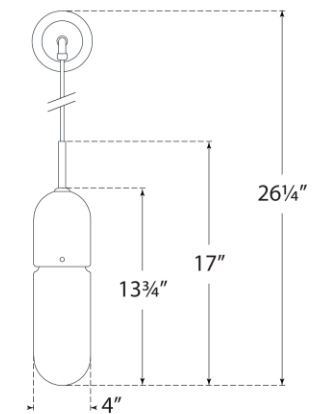

## Junio Wall Light

Item # TOB 2645BZ/HAB-FG

Designer: Thomas O'Brien

Height: 26.25"

Width: 4.25"

Extension: 6.75"

Backplate: 4.25" Round

Finishes: BZ/HAB, HAB, PN

Glass Options: CG, FG

Socket: E26 Keyless

Wattage: 8 LED T10

Note: UL Only

Top View

Side View

Front View