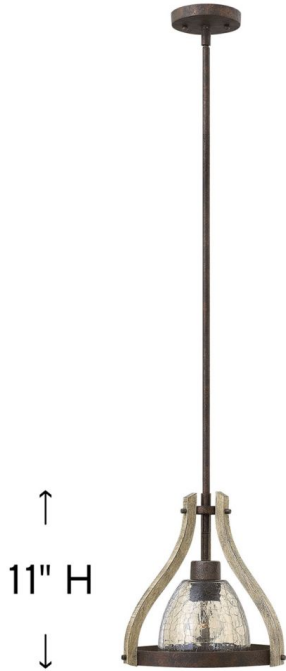

12" Dia.

↑
11" H
↓

PRODUCT DETAILS:

- This item may be hung on a sloped ceiling
- This fixture includes multiple down stems in various lengths to customize the installation height of the fixture, including one 6" stem and two 12" stems
- Suitable for use in dry (indoor) locations as defined by NEC and CEC. Meets United States UL Underwriters Laboratories & CSA Canadian Standards Association Product Safety Standards.
- Artisanal details, a rich finish and organic elements add warm rustic style

MIDDLEFIELD

FR40577IRR

SMALL PENDANT

Middlefield's rustic-chic design captures a historical feel with its solid distressed wood reminiscent of weathered ash, steel construction and iron rust finish. A pear-shaped wood finial adds an additional elegant detail.

| DETAILS | |
|---------------|--|
| FINISH: | Iron Rust |
| MATERIAL: | Wood |
| GLASS: | Smoked Crackle |
| SLOPE DEGREE: | 90 |
| DIMMABLE: | YES, WITH DIMMABLE LAMP (NOT INCLUDED) |

| DIMENSIONS | |
|------------|-----|
| WIDTH: | 12" |
| HEIGHT: | 11" |
| WEIGHT: | 4lb |

| LIGHT SOURCE | |
|---------------|-----------------------------|
| LIGHT SOURCE: | Socketed |
| WATTAGE: | 1-14w Med. LED, 100w Equiv. |
| VOLTAGE: | 120v |

| MOUNTING | |
|-------------|------------|
| CANOPY: | 4.75" Dia. |
| LEAD WIRE: | 1 X 120" |
| MAX HEIGHT: | 43.3 |